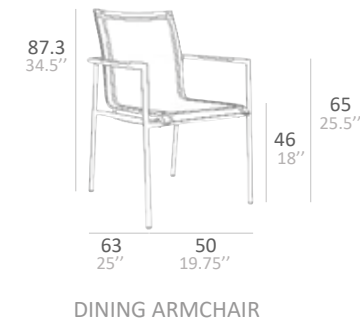

DEXA TECHNICAL DATA

DINING ARMCHAIR

SIDE CHAIR

SINGLE SEATER

2 SEATER

3 SEATER

CORDA

The rope accent hugging the entire seat frame makes it look delicate and dynamic at the same time. Displayed on top of slayed teak base, this dining chair is the perfect choice for you who loves luxury feature on your outdoor dining area.