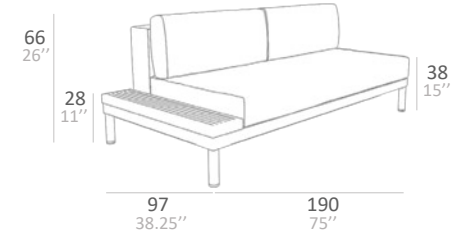

LISSE COLLECTION

LISSE TECHNICAL DATA

MIDDLE SEATER

CORNER SEATER

MIDDLE SEATER WITH TEAK TRAY

LEFT DOUBLE MODULAR

RIGHT DOUBLE MODULAR

LEFT CHAISE WITH TEAK TRAY