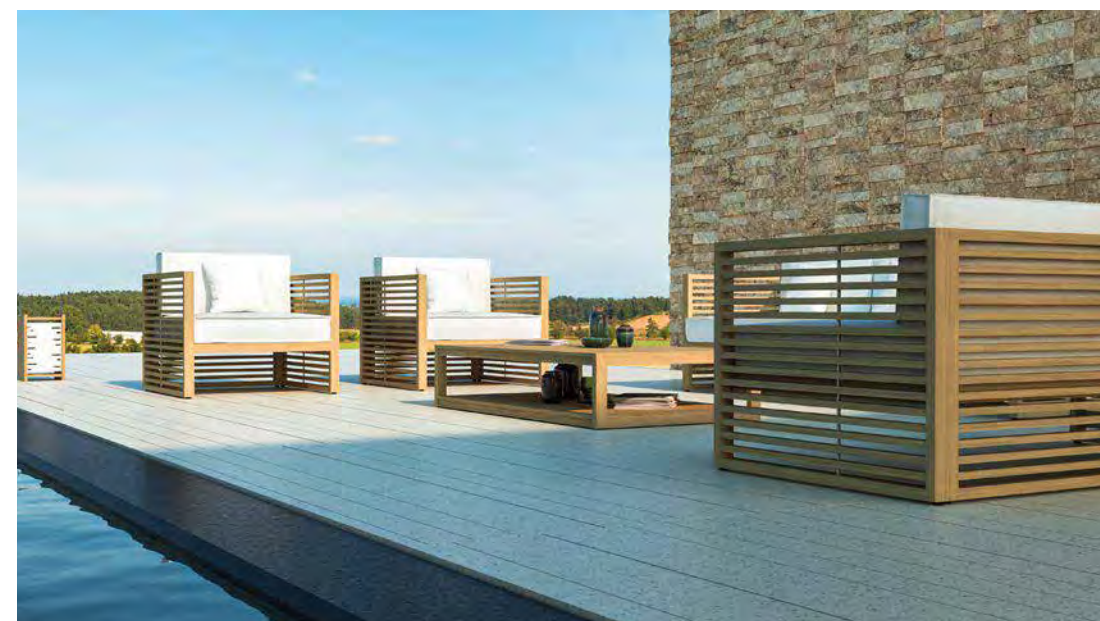

DOTTA WITH NATURAL TEAK FINISH AND
 DOTTU COFFEE TABLE AND SIDE TABLE
 LITCHI PLANTER

■ DOTTA WITH NATURAL TEAK FINISH AND CANVAS NATURAL
 DOTTU COFFEE TABLE
 LITCHI PLANTERS

Promoting top-quality, stringent, and longevity.
 Dotta offers a range of items, from single seater,
 middle seater, to coffee table.