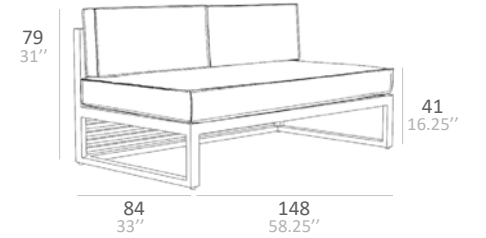

■ DOTTA WITH NATURAL TEAK FINISH AND CANVAS NATURAL
 DOTTU COFFEE TABLE
 NORU LANTERN

DOTTA TECHNICAL DATA

SINGLE SEATER

MIDDLE SEATER

MIDDLE 2 SEATER

2 SEATER

RIGHT ARM SOFA

LEFT ARM SOFA