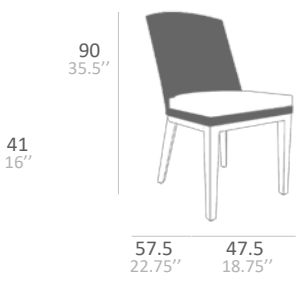

GRACE TECHNICAL DATA

SINGLE SEATER

2 SEATER

3 SEATER

2 SEATER

2 SEATER

DINING ARMCHAIR

SIDE CHAIR