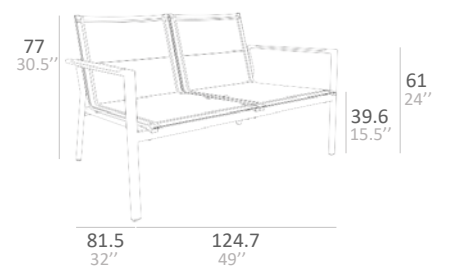

GAZELIG TECHNICAL DATA

ARMCHAIR

DINING SIDE CHAIR

LOUNGE ARMCHAIR

LOUNGE 2 SEATER

LOUNGE 3 SEATER

GAZELIG COLLECTION

■ GAZELIG DINING SIDE CHAIR WITH ALUMINIUM DARK TAUPE POWDER COATED FINISH AND SLING DUO TAUPE
 SIRO TABLE
 LITCHI PLANTER