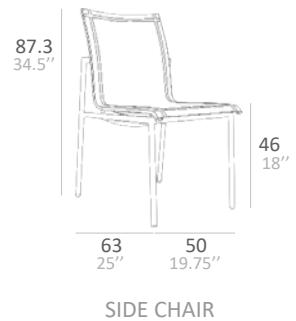

DEXA TECHNICAL DATA

DINING ARMCHAIR

SIDE CHAIR

SINGLE SEATER

2 SEATER

3 SEATER

CORDA

The rope accent hugging the entire seat frame makes it look delicate and dynamic at the same time. Displayed on top of slayed teak base, this dining chair is the perfect choice for you who loves luxury feature on your outdoor dining area.