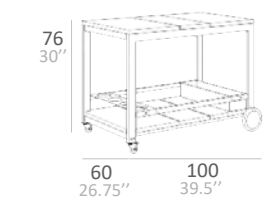

TROLLEY ALUMINIUM