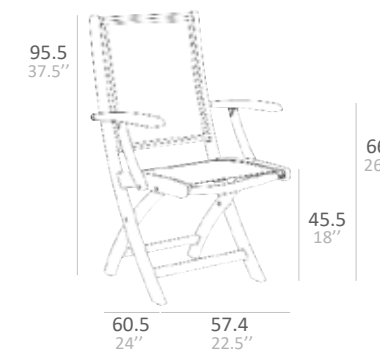

■ RIVERA LOUNGER WITH NATURAL TEAK FINISH AND SLING DUO TAUPE

RIVERA TECHNICAL DATA

ARMCHAIR

FOLDING CHAIR

RECLINER

FOLDING ARMCHAIR

DIRECTOR CHAIR

BEACH CHAIR