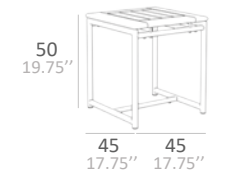

BORA COLLECTION

BORA TECHNICAL DATA

SINGLE SEATER

2 SEATER

3 SEATER

BETA SIDE TABLE

BETA COFFEE TABLE

PLANKA ALU