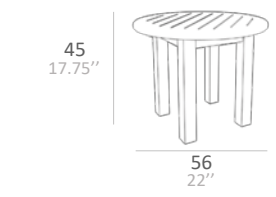

ROUND SIDE TABLE