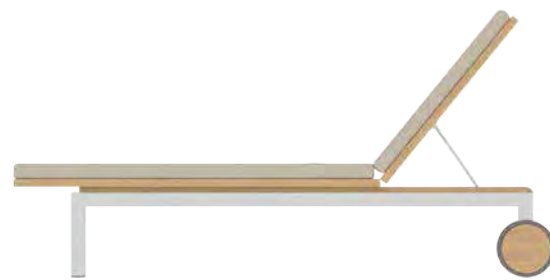

SIGNATURE COLLECTION

SIGNATURE TECHNICAL DATA

QUARTER ROUND BENCH

ROUND TABLE

FRONT SLIDE EXTENTION TABLE

FRONT SLIDE EXTENTION TABLE SMALL

SIRO

■ SIRO RECTANGULAR DINING TABLE WITH STAINLESS STEEL HAIRLINE FINISH AND NATURAL TEAK TABLE TOP
ALZETTE DINING CHAIR