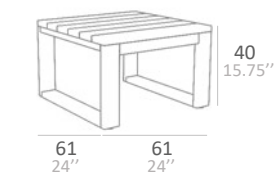

TRENT COLLECTION

TRENT TECHNICAL DATA

SINGLE SEATER

2 SEATER

3 SEATER

SIDE TABLE

COFFEE TABLE

■ TRENT WITH WEATHER TEAK FINISH AND OLEFIN FONTELINA BLACK CUSHION
 THROW PILLOW CANVAS NATURAL
 TRENT SIDE TABLE AND COFFEE TABLE