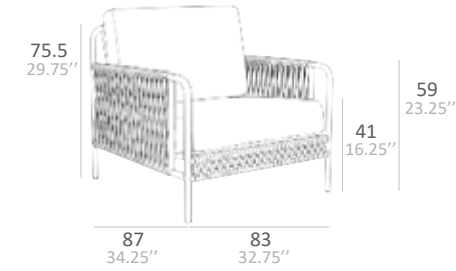

BORA COLLECTION

BORA TECHNICAL DATA

SINGLE SEATER

2 SEATER

3 SEATER

BETA SIDE TABLE

BETA COFFEE TABLE

PLANKA ALU