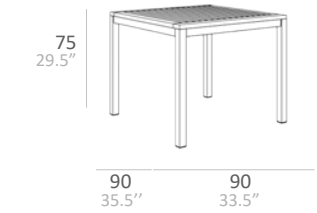

SIRO COLLECTION

TESSIN TECHNICAL DATA

BENCH 190

BENCH 190

SQUARE DINING TABLE 90

RECTANGULAR DINING TABLE 160

RECTANGULAR DINING TABLE 210

ROUND DINING TABLE 160