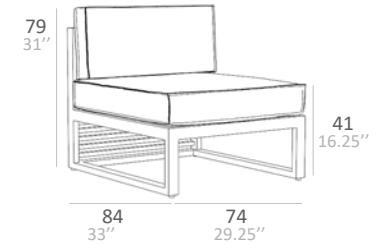

MIDDLE SEATER