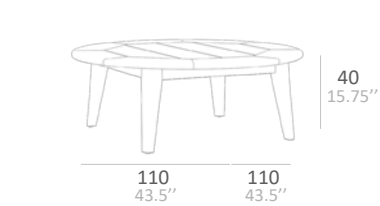

ROUND COFFEE TABLE