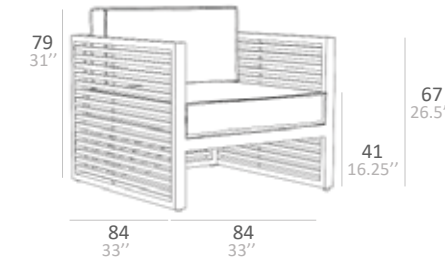

DOTTA TECHNICAL DATA

SINGLE SEATER