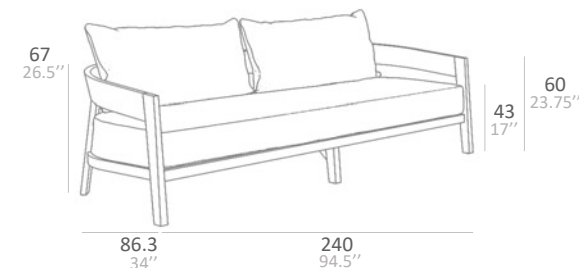

VENTO COLLECTION

VENTO TECHNICAL DATA

SINGLE SEATER

2 SEATER

3 SEATER

DINING CHAIR

PIEDRA RECT SIDE TABLE

PIEDRA RECT DINING TABLE