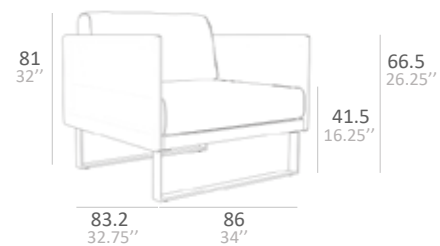

SUAVE TECHNICAL DATA

SINGLE SEATER