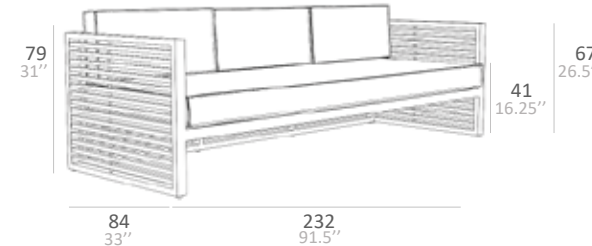

■ DOTTA WITH NATURAL TEAK FINISH AND CANVAS NATURAL
 DOTTU COFFEE TABLE
 NORU LANTERN

DOTTA TECHNICAL DATA

SINGLE SEATER

MIDDLE SEATER

MIDDLE 2 SEATER

2 SEATER

RIGHT ARM SOFA

LEFT ARM SOFA