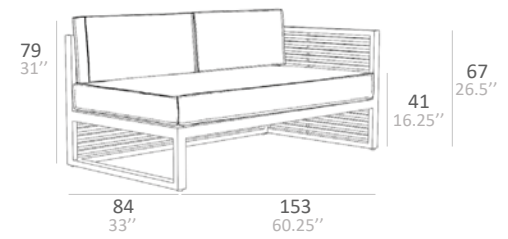

■ DOTTA WITH NATURAL TEAK FINISH AND CANVAS NATURAL
 DOTTU COFFEE TABLE
 NORU LANTERN

DOTTA TECHNICAL DATA

SINGLE SEATER

MIDDLE SEATER

MIDDLE 2 SEATER

2 SEATER

RIGHT ARM SOFA

LEFT ARM SOFA