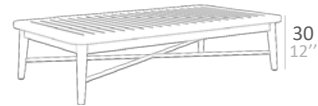

COFFEE TABLE TOP TEAK