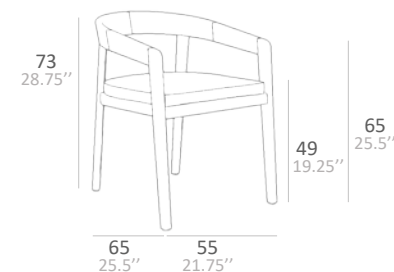

VENTO COLLECTION

VENTO TECHNICAL DATA

SINGLE SEATER

2 SEATER

3 SEATER

DINING CHAIR

PIEDRA RECT SIDE TABLE

PIEDRA RECT DINING TABLE