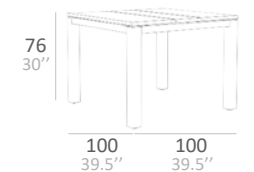

PLANKA TECHNICAL DATA

ALUMINIUM DINING TABLE 100