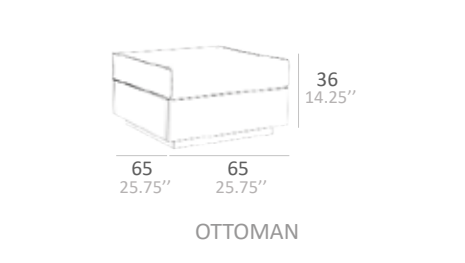

ALTARRA COLLECTION

Solid teak wood exclusively designed for outdoor use, weatherproof and last for a long period of time. Perfect for pool area, rooftop, and any

■ ALTARRA WITH WEATHER TEAK FINISH AND SUNBRELLA CANVAS BEIGE
THROW PILLOW CANVAS NATURAL

ALTARRA TECHNICAL DATA

OTTOMAN