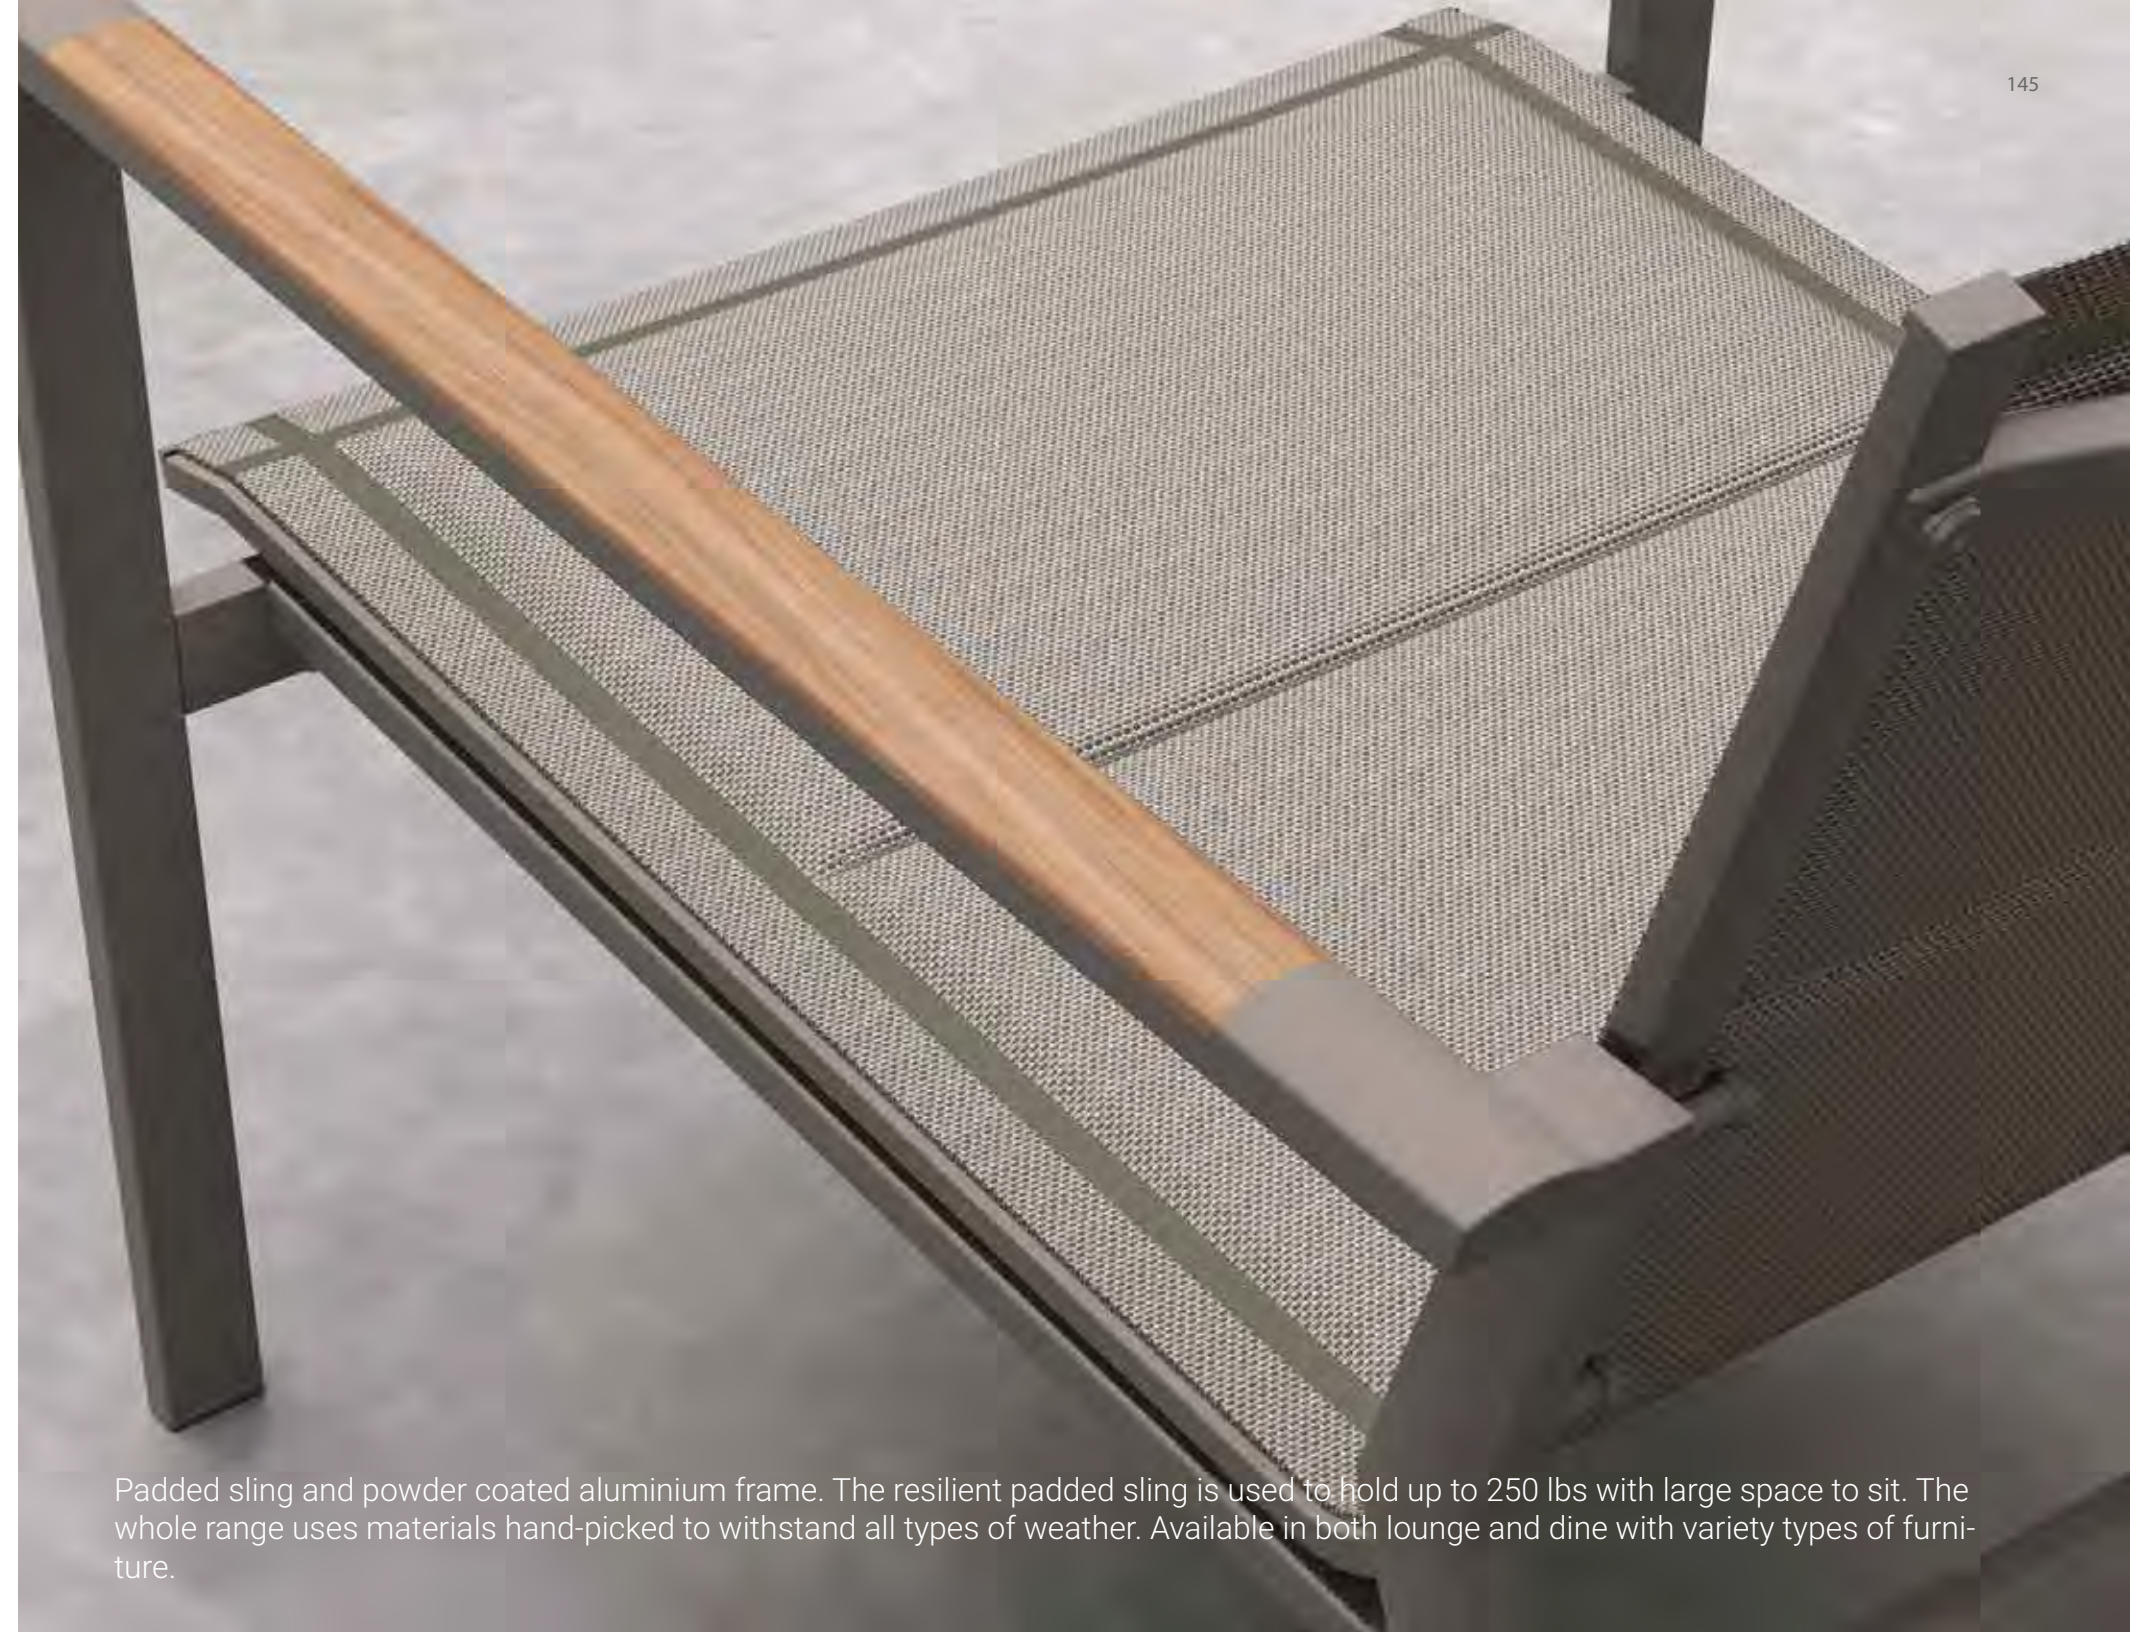

■ RIVERA DIRECTOR CHAIR WITH NATURAL TEAK FINISH AND SLING DUO TAUPE MORRIS TABLE

Extremely strong piece, thanks to the teak and batyline material, to provide comfortable outdoor relaxation. The headrest is adjustable to meet your personal preference.

■ RIVERA LOUNGER WITH NATURAL TEAK FINISH AND SLING DUO TAUPE

RIVERA TECHNICAL DATA

ARMCHAIR

FOLDING CHAIR

RECLINER

FOLDING ARMCHAIR

DIRECTOR CHAIR

BEACH CHAIR

FOOT STOOL

LOUNGER

GAZELIG

Padded sling and powder coated aluminium frame. The resilient padded sling is used to hold up to 250 lbs with large space to sit. The whole range uses materials hand-picked to withstand all types of weather. Available in both lounge and dine with variety types of furniture.