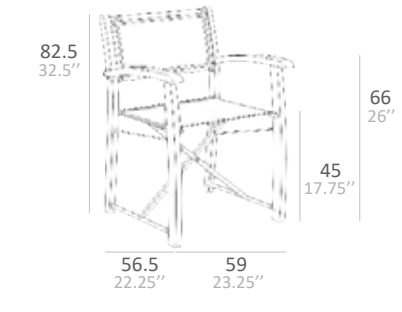

■ RIVERA LOUNGER WITH NATURAL TEAK FINISH AND SLING DUO TAUPE

RIVERA TECHNICAL DATA

ARMCHAIR

FOLDING CHAIR

RECLINER

FOLDING ARMCHAIR

DIRECTOR CHAIR

BEACH CHAIR