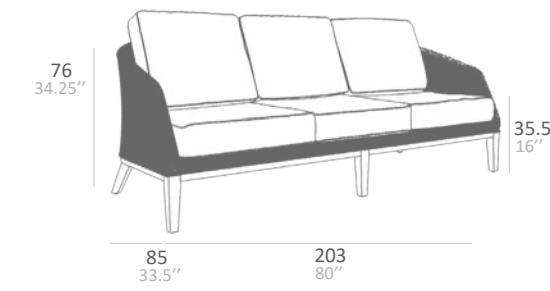

GRACE TECHNICAL DATA

SINGLE SEATER

2 SEATER

3 SEATER

2 SEATER

2 SEATER

DINING ARMCHAIR

SIDE CHAIR