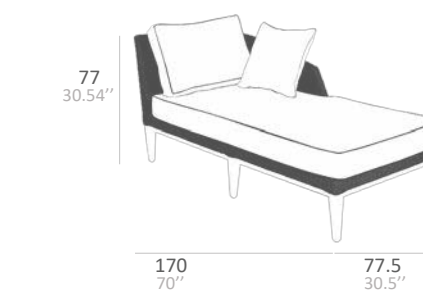

GRACE TECHNICAL DATA

SINGLE SEATER

2 SEATER

3 SEATER

2 SEATER

2 SEATER

DINING ARMCHAIR

SIDE CHAIR