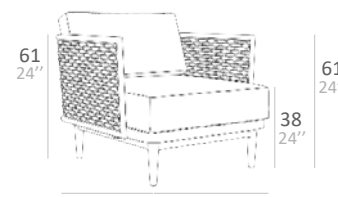

CORDA TECHNICAL DATA

SINGLE SEATER