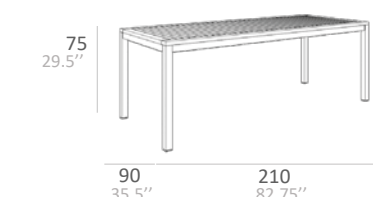

SIRO COLLECTION

TESSIN TECHNICAL DATA

BENCH 190

BENCH 190

SQUARE DINING TABLE 90

RECTANGULAR DINING TABLE 160

RECTANGULAR DINING TABLE 210

ROUND DINING TABLE 160