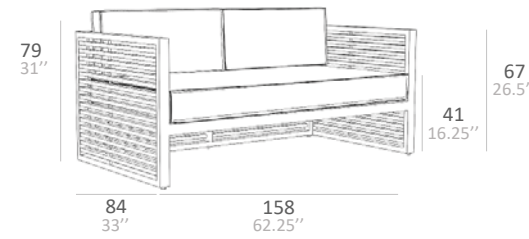

■ DOTTA WITH NATURAL TEAK FINISH AND CANVAS NATURAL
 DOTTU COFFEE TABLE
 NORU LANTERN

DOTTA TECHNICAL DATA

SINGLE SEATER

MIDDLE SEATER

MIDDLE 2 SEATER

2 SEATER

RIGHT ARM SOFA

LEFT ARM SOFA