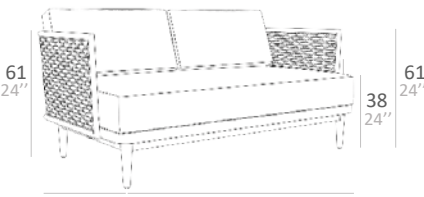

CORDA TECHNICAL DATA

SINGLE SEATER

LOUNGE 2 SEATER

LOUNGE 3 SEATER

CORDA COLLECTION

SWING CHAIR

SIDE TABLE TOP CERAMIC

COFFEE TABLE TOP CERAMIC