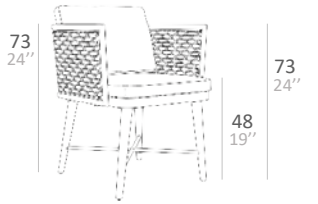

DINING ARMCHAIR