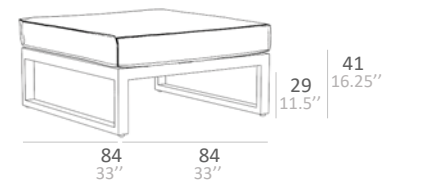

OTTOMAN

DOTTA COLLECTION

Interesting aesthetic touch of teak wood material that is mentioned quite often as the best outdoor material because of its durability and robust beauty.

■ DOTTA WITH NATURAL TEAK FINISH AND CANVAS NATURAL
DOTTU COFFEE TABLE AND SIDE TABLE
LITCHI PLANTER