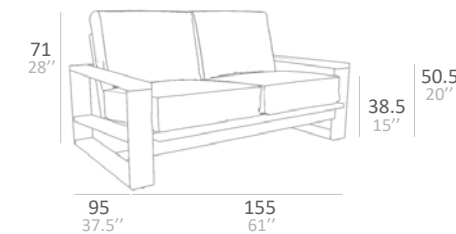

TRENT COLLECTION

TRENT TECHNICAL DATA

2 SEATER

■ TRENT WITH WEATHER TEAK FINISH AND OLEFIN FONTELINA BLACK CUSHION
THROW PILLOW CANVAS NATURAL
TRENT SIDE TABLE AND COFFEE TABLE

Weathered teak is chosen for the material of this sofa because of its durable character and its ability to remain beautiful and functional for a long time.