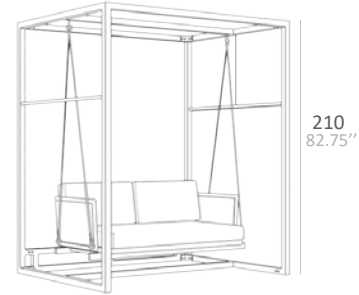

CORDA TECHNICAL DATA

SINGLE SEATER

LOUNGE 2 SEATER

LOUNGE 3 SEATER

CORDA COLLECTION

SWING CHAIR

SIDE TABLE TOP CERAMIC

COFFEE TABLE TOP CERAMIC