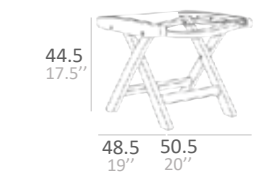

■ RIVERA LOUNGER WITH NATURAL TEAK FINISH AND SLING DUO TAUPE

RIVERA TECHNICAL DATA

ARMCHAIR

FOLDING CHAIR

RECLINER

FOLDING ARMCHAIR

DIRECTOR CHAIR

BEACH CHAIR