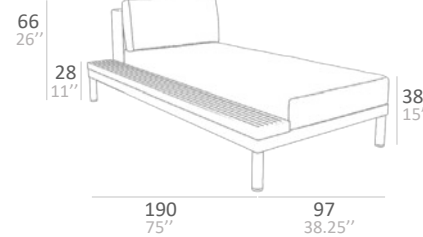

LISSE COLLECTION

LISSE TECHNICAL DATA

MIDDLE SEATER

CORNER SEATER

MIDDLE SEATER WITH TEAK TRAY

LEFT DOUBLE MODULAR

RIGHT DOUBLE MODULAR

LEFT CHAISE WITH TEAK TRAY