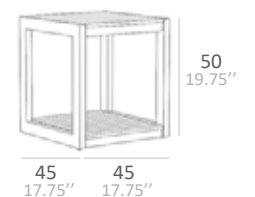

DOTTA TECHNICAL DATA

SIDE TABLE

DOTTA COLLECTION

Interesting aesthetic touch of teak wood material that is mentioned quite often as the best outdoor material because of its durability and robust beauty.

■ DOTTA WITH NATURAL TEAK FINISH AND CANVAS NATURAL
DOTTU COFFEE TABLE AND SIDE TABLE
LITCHI PLANTER