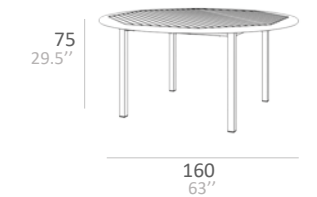

SIRO COLLECTION

TESSIN TECHNICAL DATA

BENCH 190

BENCH 190

SQUARE DINING TABLE 90

RECTANGULAR DINING TABLE 160

RECTANGULAR DINING TABLE 210

ROUND DINING TABLE 160