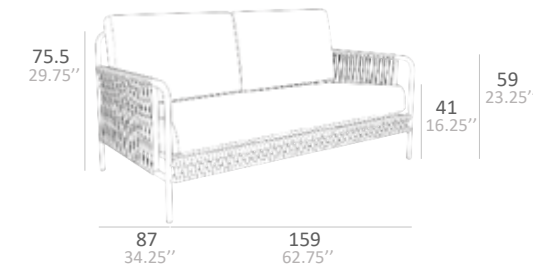

BORA COLLECTION

BORA TECHNICAL DATA

SINGLE SEATER

2 SEATER

3 SEATER

BETA SIDE TABLE

BETA COFFEE TABLE

PLANKA ALU