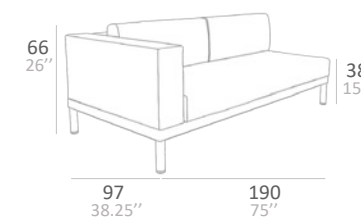

LISSE COLLECTION

LISSE TECHNICAL DATA

MIDDLE SEATER

CORNER SEATER

MIDDLE SEATER WITH TEAK TRAY

LEFT DOUBLE MODULAR

RIGHT DOUBLE MODULAR

LEFT CHAISE WITH TEAK TRAY