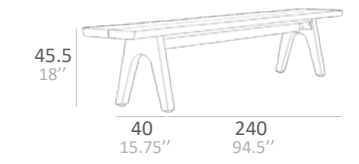

■ GERA DINING TABLE WITH ALUMINIUM ASTEROID POWDER COATED FINISH AND NATURAL TEAK FINISH
GERA BACKLESS BENCH

Crafted from premium mature teak logs with the highest quality and desired lengths. A precise solid cut of 45mm thick with corrugated edges. The sturdy base features powder coated aluminum with several color options. Ideal for a variety of fabulous outdoor layout, from classic to coastal and more. To save these tables for minor cracks over a period, Teak Shield is applied; a transparent coating layer that makes the Tabletop water repellent.

GERA COLLECTION

GERA TECHNICAL DATA

DINING TABLE 240

DINING TABLE 280

DINING TABLE 340

GERA BENCH 240

GERA BENCH 280

GERA BENCH 340