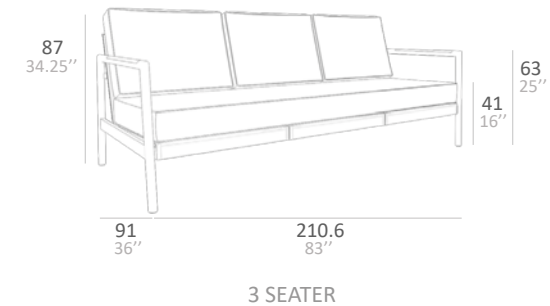

DEXA TECHNICAL DATA

DINING ARMCHAIR

SIDE CHAIR

SINGLE SEATER

2 SEATER

3 SEATER

CORDA

The rope accent hugging the entire seat frame makes it look delicate and dynamic at the same time. Displayed on top of slayed teak base, this dining chair is the perfect choice for you who loves luxury feature on your outdoor dining area.