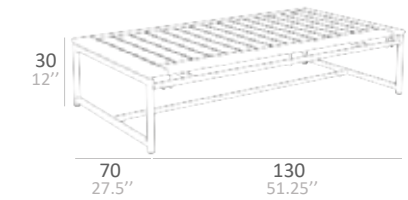

BORA COLLECTION

BORA TECHNICAL DATA

SINGLE SEATER

2 SEATER

3 SEATER

BETA SIDE TABLE

BETA COFFEE TABLE

PLANKA ALU