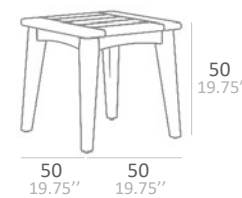

VENTO COLLECTION

VENTO TECHNICAL DATA

SINGLE SEATER

2 SEATER

3 SEATER

DINING CHAIR

PIEDRA RECT SIDE TABLE

PIEDRA RECT DINING TABLE