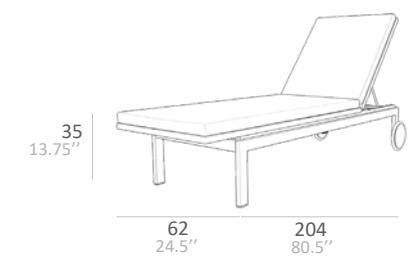

SIRO COLLECTION

TESSIN TECHNICAL DATA

BENCH 190

BENCH 190

SQUARE DINING TABLE 90

RECTANGULAR DINING TABLE 160

RECTANGULAR DINING TABLE 210

ROUND DINING TABLE 160