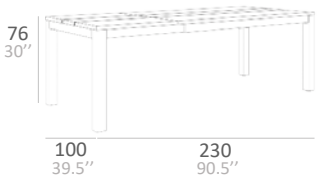

■ PLANKA WITH STAINLESS STEEL HAIRLINE FINISH AND SHIELD TEAK BRUSHED ALZETTE DINING CHAIR

PLANKA COLLECTION

PLANKA TECHNICAL DATA

STAINLESS STEEL DINING TABLE 100

STAINLESS STEEL DINING TABLE 160

STAINLESS STEEL DINING TABLE 230