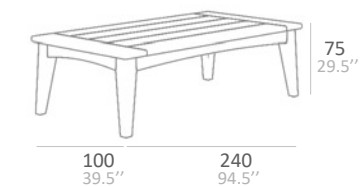

VENTO COLLECTION

VENTO TECHNICAL DATA

SINGLE SEATER

2 SEATER

3 SEATER

DINING CHAIR

PIEDRA RECT SIDE TABLE

PIEDRA RECT DINING TABLE