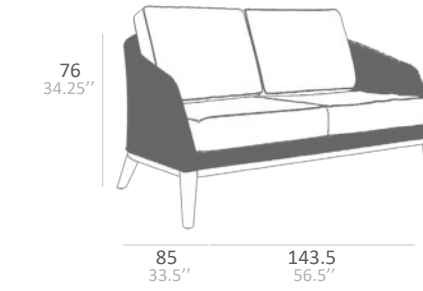

GRACE TECHNICAL DATA

SINGLE SEATER

2 SEATER

3 SEATER

2 SEATER

2 SEATER

DINING ARMCHAIR

SIDE CHAIR