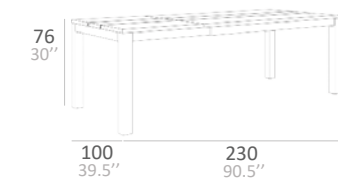

■ PLANKA WITH ALUMINIUM WHITE PEARL POWDER COATED FINISH AND SHIELD TEAK BRUSHED
 DEXA DINING CHAIR
 PLANKA TROLLEY

PLANKA TECHNICAL DATA

ALUMINIUM DINING TABLE 100

ALUMINIUM DINING TABLE 160

ALUMINIUM DINING TABLE 230