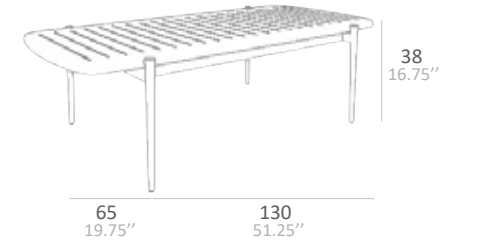

■ VINO WITH ALUMINIUM WHITE PEARL POWDER COATED FINISH AND SUNBRELLA OCEAN BLUE
VINO COFFEE TABLE

VINO COLLECTION

VINO TECHNICAL DATA

LOUNGE SINGLE SEATER

LOUNGE 2.5 SEATER

FOOT STOOL

DINING CHAIR

LOW TABLE