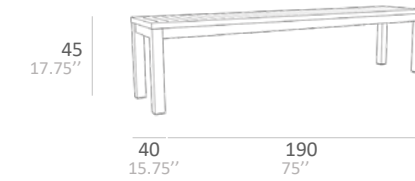

TESSIN TECHNICAL DATA

BENCH 190