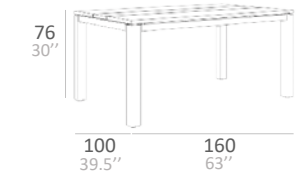

ALUMINIUM DINING TABLE 160