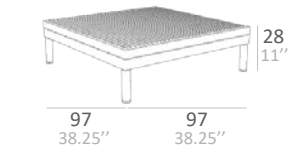

LOW TABLE

LISSE WITH ALUMINIUM DARK TAUPE POWDER COATED FINISH AND SUNBRELLA SAND CREAM LOW TABLE