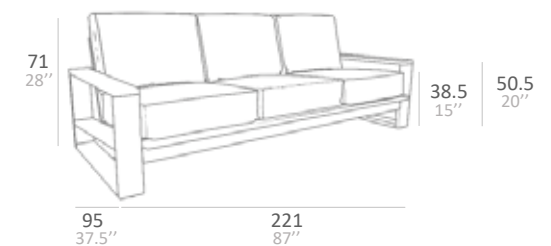

TRENT COLLECTION

TRENT TECHNICAL DATA

SINGLE SEATER

2 SEATER

3 SEATER

SIDE TABLE

COFFEE TABLE

■ TRENT WITH WEATHER TEAK FINISH AND OLEFIN FONTELINA BLACK CUSHION
 THROW PILLOW CANVAS NATURAL
 TRENT SIDE TABLE AND COFFEE TABLE