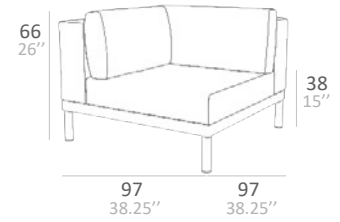

LISSE COLLECTION

LISSE TECHNICAL DATA

MIDDLE SEATER

CORNER SEATER

MIDDLE SEATER WITH TEAK TRAY

LEFT DOUBLE MODULAR

RIGHT DOUBLE MODULAR

LEFT CHAISE WITH TEAK TRAY