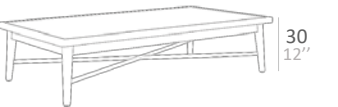

CORDA TECHNICAL DATA

SINGLE SEATER

LOUNGE 2 SEATER

LOUNGE 3 SEATER

CORDA COLLECTION

SWING CHAIR

SIDE TABLE TOP CERAMIC

COFFEE TABLE TOP CERAMIC