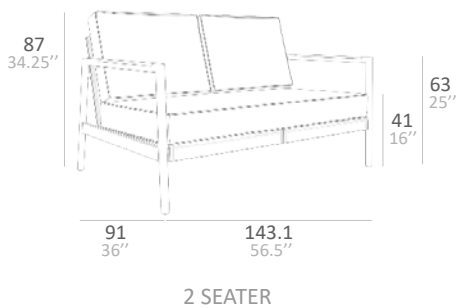

DEXA TECHNICAL DATA

DINING ARMCHAIR

SIDE CHAIR

SINGLE SEATER

2 SEATER

3 SEATER

CORDA

The rope accent hugging the entire seat frame makes it look delicate and dynamic at the same time. Displayed on top of slayed teak base, this dining chair is the perfect choice for you who loves luxury feature on your outdoor dining area.