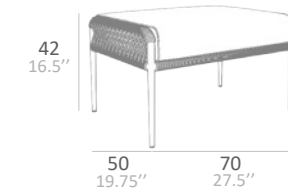

■ VINO WITH ALUMINIUM WHITE PEARL POWDER COATED FINISH AND SUNBRELLA OCEAN BLUE
VINO COFFEE TABLE

VINO COLLECTION

VINO TECHNICAL DATA

LOUNGE SINGLE SEATER

LOUNGE 2.5 SEATER

FOOT STOOL

DINING CHAIR

LOW TABLE