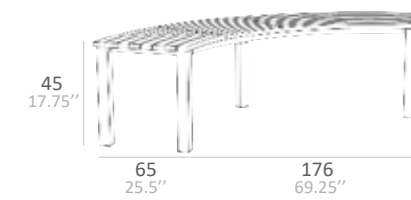

SIGNATURE TECHNICAL DATA

QUARTER ROUND BENCH