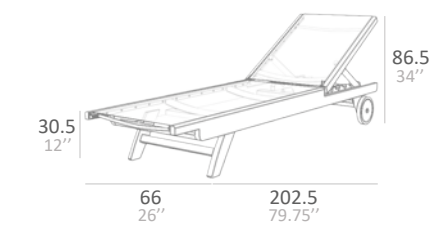

Extremely strong piece, thanks to the teak and batyline material, to provide comfortable outdoor relaxation. The headrest is adjustable to meet your personal preference.

RIVERA TECHNICAL DATA

LOUNGER