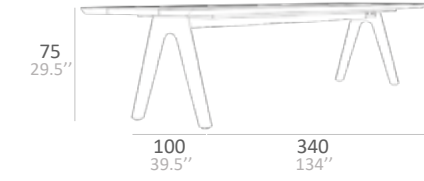

GERA COLLECTION

GERA TECHNICAL DATA

DINING TABLE 240

DINING TABLE 280

DINING TABLE 340

GERA BENCH 240

GERA BENCH 280

GERA BENCH 340