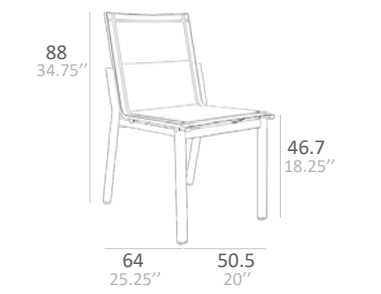

DINING SIDE CHAIR