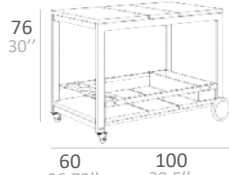

TROLLEY STAINLESS STEEL

■ PLANKA WITH STAINLESS STEEL HAIRLINE FINISH AND SHIELD TEAK BRUSHED
PLANKA TROLLEY
ALZETTE DINING CHAIR