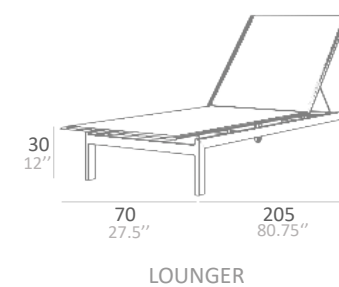

The whole design is immersed in contemporary and sophisticated style. Lightweight stainless steel frame gives strong impact to the overall outlook. The batyline sling is covered by PVC coating so that it is nearly impossible to tear.

ALZETTE COLLECTION

ALZETTE TECHNICAL DATA