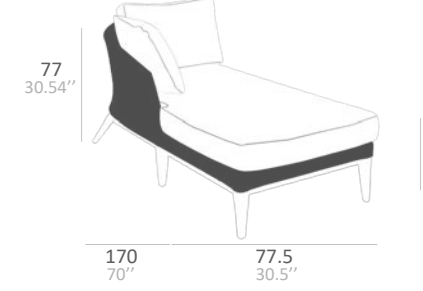

GRACE TECHNICAL DATA

SINGLE SEATER

2 SEATER

3 SEATER

2 SEATER

2 SEATER

DINING ARMCHAIR

SIDE CHAIR