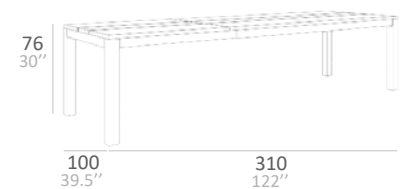

ALUMINIUM DINING TABLE 310