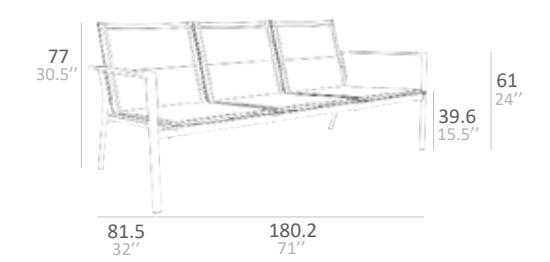

GAZELIG TECHNICAL DATA

ARMCHAIR

DINING SIDE CHAIR

LOUNGE ARMCHAIR

LOUNGE 2 SEATER

LOUNGE 3 SEATER

GAZELIG COLLECTION

■ GAZELIG DINING SIDE CHAIR WITH ALUMINIUM DARK TAUPE POWDER COATED FINISH AND SLING DUO TAUPE
 SIRO TABLE
 LITCHI PLANTER