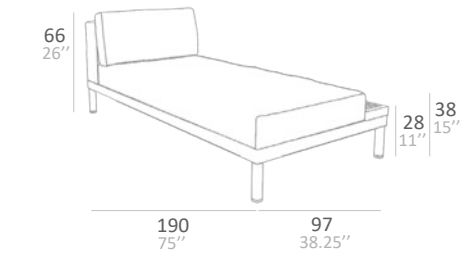

LISSE COLLECTION

LISSE TECHNICAL DATA

MIDDLE SEATER

CORNER SEATER

MIDDLE SEATER WITH TEAK TRAY

LEFT DOUBLE MODULAR

RIGHT DOUBLE MODULAR

LEFT CHAISE WITH TEAK TRAY