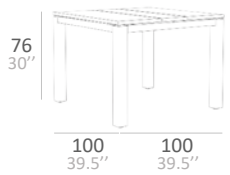

PLANKA TECHNICAL DATA

STAINLESS STEEL DINING TABLE 100