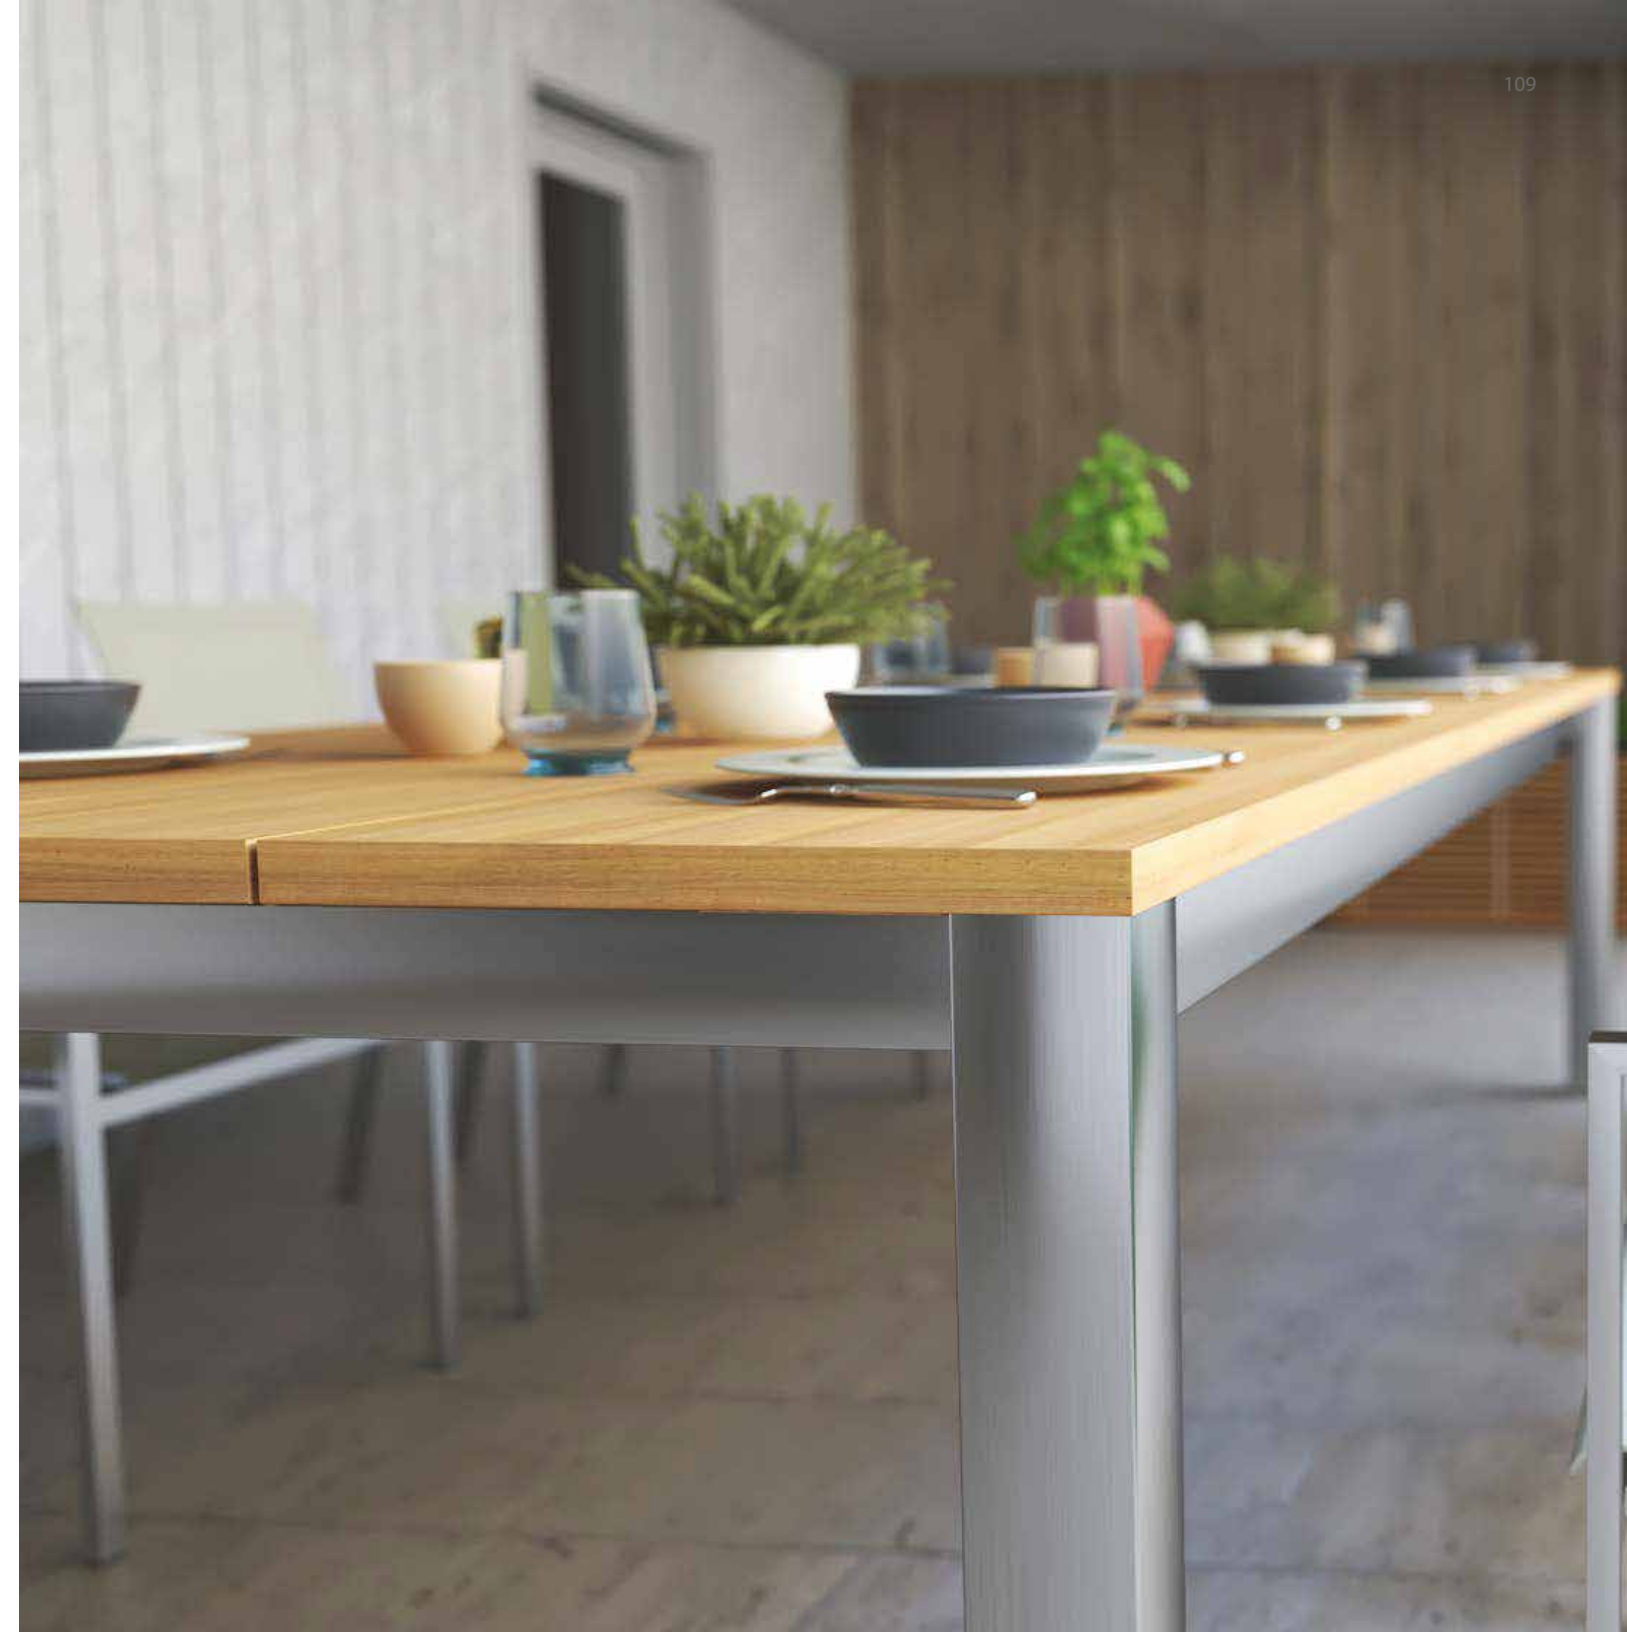

Planka is characterized by the high durable materials with impeccable cut and finish. The proportions and elegant shape of Planka promoting a timeless style, it will remain consistent for years to come.