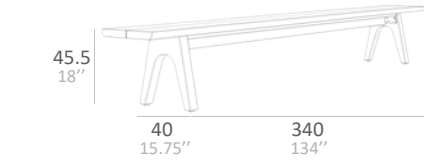

GERA COLLECTION

GERA TECHNICAL DATA

DINING TABLE 240

DINING TABLE 280

DINING TABLE 340

GERA BENCH 240

GERA BENCH 280

GERA BENCH 340