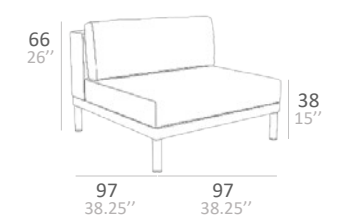

LISSE COLLECTION

LISSE TECHNICAL DATA

MIDDLE SEATER

CORNER SEATER

MIDDLE SEATER WITH TEAK TRAY

LEFT DOUBLE MODULAR

RIGHT DOUBLE MODULAR

LEFT CHAISE WITH TEAK TRAY