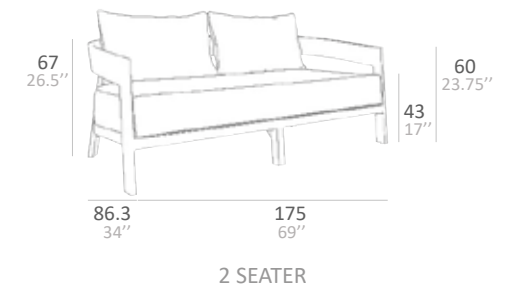

VENTO POWDER COAT TECHNICAL DATA