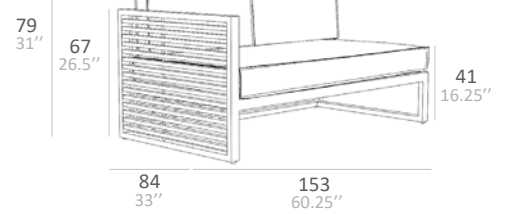

■ DOTTA WITH NATURAL TEAK FINISH AND CANVAS NATURAL
 DOTTU COFFEE TABLE
 NORU LANTERN

DOTTA TECHNICAL DATA

SINGLE SEATER

MIDDLE SEATER

MIDDLE 2 SEATER

2 SEATER

RIGHT ARM SOFA

LEFT ARM SOFA