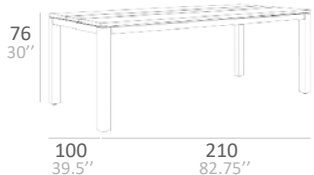

■ PLANKA WITH STAINLESS STEEL HAIRLINE FINISH AND SHIELD TEAK BRUSHED ALZETTE DINING CHAIR

PLANKA COLLECTION

PLANKA TECHNICAL DATA

STAINLESS STEEL DINING TABLE 100

STAINLESS STEEL DINING TABLE 160

STAINLESS STEEL DINING TABLE 230