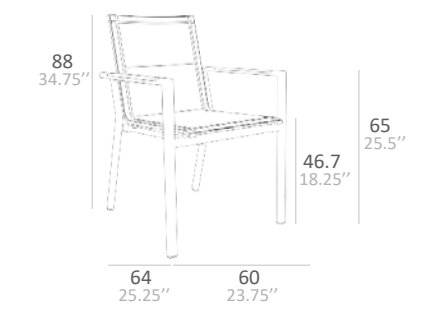

GAZELIG TECHNICAL DATA

ARMCHAIR