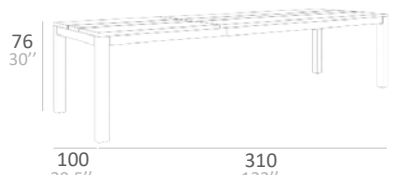

STAINLESS STEEL DINING TABLE 310