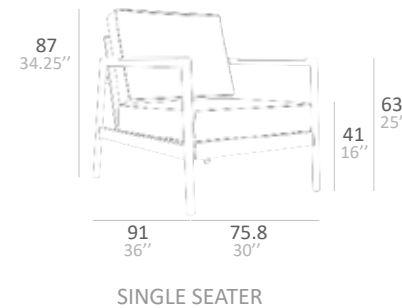

DEXA TECHNICAL DATA

DINING ARMCHAIR

SIDE CHAIR

SINGLE SEATER

2 SEATER

3 SEATER

CORDA

The rope accent hugging the entire seat frame makes it look delicate and dynamic at the same time. Displayed on top of slayed teak base, this dining chair is the perfect choice for you who loves luxury feature on your outdoor dining area.