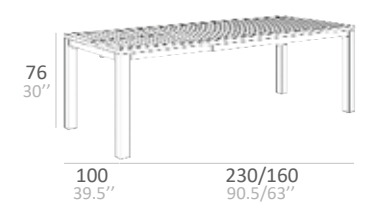

SIGNATURE COLLECTION

SIGNATURE TECHNICAL DATA

QUARTER ROUND BENCH

ROUND TABLE

FRONT SLIDE EXTENTION TABLE

FRONT SLIDE EXTENTION TABLE SMALL

SIRO

■ SIRO RECTANGULAR DINING TABLE WITH STAINLESS STEEL HAIRLINE FINISH AND NATURAL TEAK TABLE TOP
ALZETTE DINING CHAIR