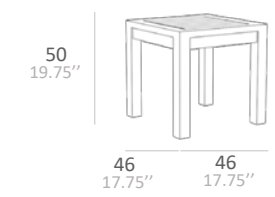

SQUARE SIDE TABLE