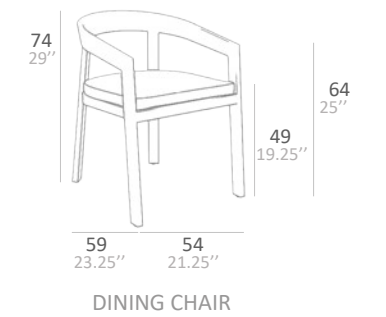

VENTO POWDER COAT TECHNICAL DATA