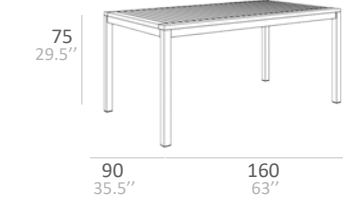

SIRO COLLECTION

TESSIN TECHNICAL DATA

BENCH 190

BENCH 190

SQUARE DINING TABLE 90

RECTANGULAR DINING TABLE 160

RECTANGULAR DINING TABLE 210

ROUND DINING TABLE 160