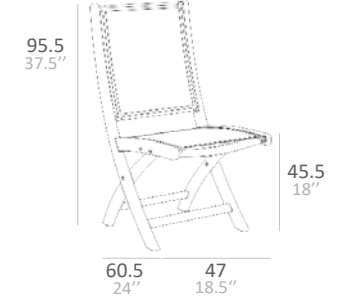

FOLDING CHAIR