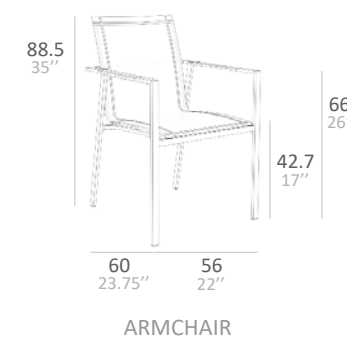

The whole design is immersed in contemporary and sophisticated style. Lightweight stainless steel frame gives strong impact to the overall outlook. The batyline sling is covered by PVC coating so that it is nearly impossible to tear.

ALZETTE COLLECTION

ALZETTE TECHNICAL DATA