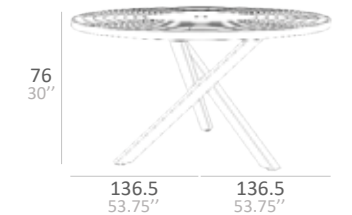

ROUND TABLE