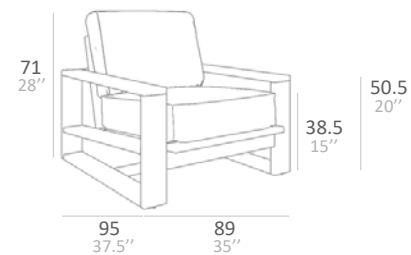

TRENT COLLECTION

TRENT TECHNICAL DATA

SINGLE SEATER

2 SEATER

3 SEATER

SIDE TABLE

COFFEE TABLE

■ TRENT WITH WEATHER TEAK FINISH AND OLEFIN FONTELINA BLACK CUSHION
 THROW PILLOW CANVAS NATURAL
 TRENT SIDE TABLE AND COFFEE TABLE