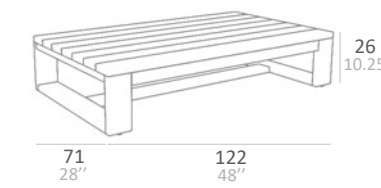

TRENT COLLECTION

TRENT TECHNICAL DATA

SINGLE SEATER

2 SEATER

3 SEATER

SIDE TABLE

COFFEE TABLE

■ TRENT WITH WEATHER TEAK FINISH AND OLEFIN FONTELINA BLACK CUSHION
 THROW PILLOW CANVAS NATURAL
 TRENT SIDE TABLE AND COFFEE TABLE