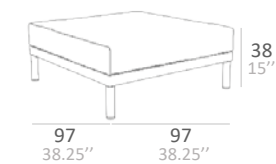

LISSE COLLECTION

LISSE TECHNICAL DATA

OTTOMAN

LISSE WITH ALUMINIUM DARK TAUPE POWDER COATED FINISH AND SUNBRELLA SAND CREAM LOW TABLE