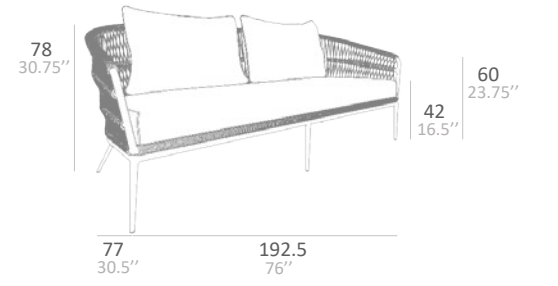

■ VINO WITH ALUMINIUM WHITE PEARL POWDER COATED FINISH AND SUNBRELLA OCEAN BLUE
VINO COFFEE TABLE

VINO COLLECTION

VINO TECHNICAL DATA

LOUNGE SINGLE SEATER

LOUNGE 2.5 SEATER

FOOT STOOL

DINING CHAIR

LOW TABLE