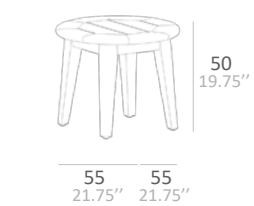

PIEDRA TECHNICAL DATA

ROUND SIDE TABLE