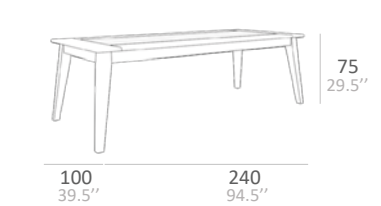

RECT DINING TABLE