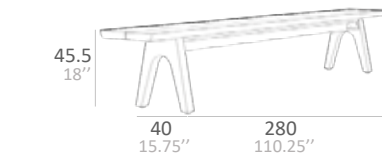

■ GERA DINING TABLE WITH ALUMINIUM ASTEROID POWDER COATED FINISH AND NATURAL TEAK FINISH
GERA BACKLESS BENCH

Crafted from premium mature teak logs with the highest quality and desired lengths. A precise solid cut of 45mm thick with corrugated edges. The sturdy base features powder coated aluminum with several color options. Ideal for a variety of fabulous outdoor layout, from classic to coastal and more. To save these tables for minor cracks over a period, Teak Shield is applied; a transparent coating layer that makes the Tabletop water repellent.

GERA COLLECTION

GERA TECHNICAL DATA

DINING TABLE 240

DINING TABLE 280

DINING TABLE 340

GERA BENCH 240

GERA BENCH 280

GERA BENCH 340