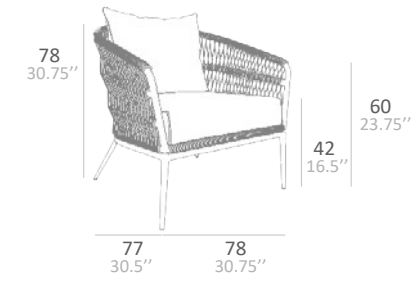

VINO TECHNICAL DATA

LOUNGE SINGLE SEATER