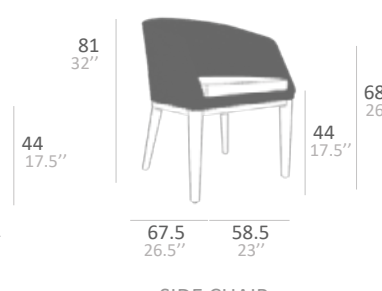

GRACE TECHNICAL DATA

SINGLE SEATER

2 SEATER

3 SEATER

2 SEATER

2 SEATER

DINING ARMCHAIR

SIDE CHAIR