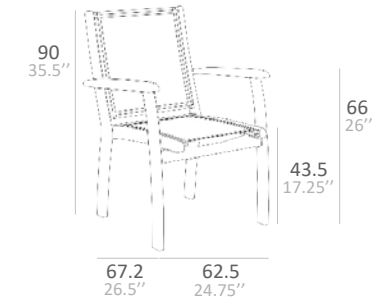

RIVERA TECHNICAL DATA

ARMCHAIR