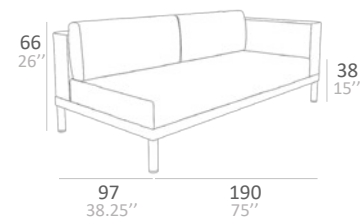

LISSE COLLECTION

LISSE TECHNICAL DATA

MIDDLE SEATER

CORNER SEATER

MIDDLE SEATER WITH TEAK TRAY

LEFT DOUBLE MODULAR

RIGHT DOUBLE MODULAR

LEFT CHAISE WITH TEAK TRAY