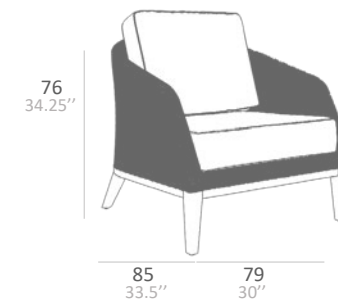

GRACE TECHNICAL DATA

SINGLE SEATER

2 SEATER

3 SEATER

2 SEATER

2 SEATER

DINING ARMCHAIR

SIDE CHAIR