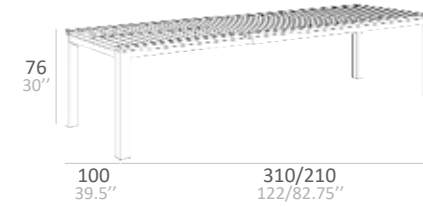

SIGNATURE COLLECTION

SIGNATURE TECHNICAL DATA

QUARTER ROUND BENCH

ROUND TABLE

FRONT SLIDE EXTENTION TABLE

FRONT SLIDE EXTENTION TABLE SMALL

SIRO

■ SIRO RECTANGULAR DINING TABLE WITH STAINLESS STEEL HAIRLINE FINISH AND NATURAL TEAK TABLE TOP
ALZETTE DINING CHAIR