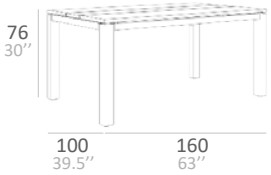

■ PLANKA WITH STAINLESS STEEL HAIRLINE FINISH AND SHIELD TEAK BRUSHED ALZETTE DINING CHAIR

PLANKA COLLECTION

PLANKA TECHNICAL DATA

STAINLESS STEEL DINING TABLE 100

STAINLESS STEEL DINING TABLE 160

STAINLESS STEEL DINING TABLE 230