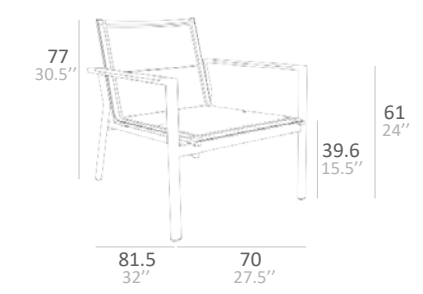

LOUNGE ARMCHAIR