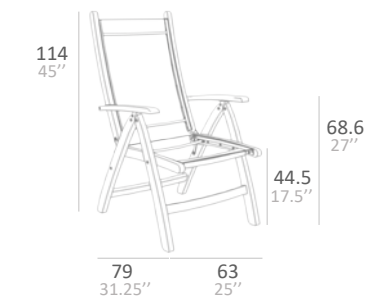

■ RIVERA LOUNGER WITH NATURAL TEAK FINISH AND SLING DUO TAUPE

RIVERA TECHNICAL DATA

ARMCHAIR

FOLDING CHAIR

RECLINER

FOLDING ARMCHAIR

DIRECTOR CHAIR

BEACH CHAIR