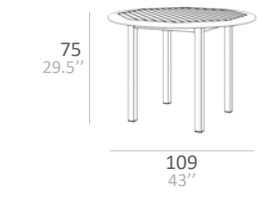

ROUND DINING TABLE 109