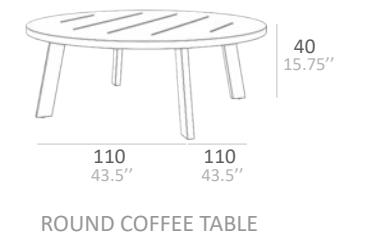

VENTO POWDER COAT TECHNICAL DATA