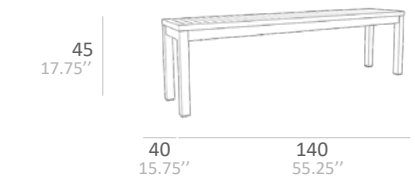

SIRO COLLECTION

TESSIN TECHNICAL DATA

BENCH 190