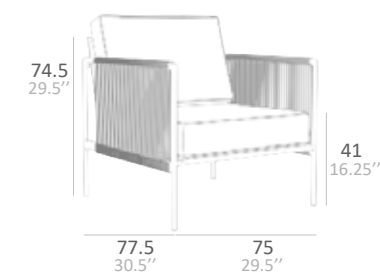

SNIX TECHNICAL DATA

SINGLE SEATER