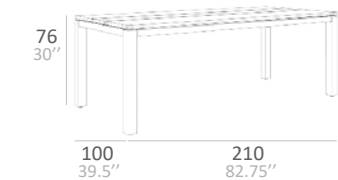

■ PLANKA WITH ALUMINIUM WHITE PEARL POWDER COATED FINISH AND SHIELD TEAK BRUSHED
 DEXA DINING CHAIR
 PLANKA TROLLEY

PLANKA TECHNICAL DATA

ALUMINIUM DINING TABLE 100

ALUMINIUM DINING TABLE 160

ALUMINIUM DINING TABLE 230