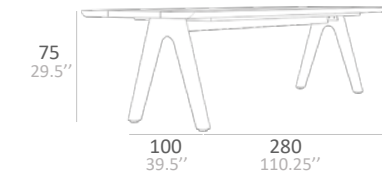

DINING TABLE 280