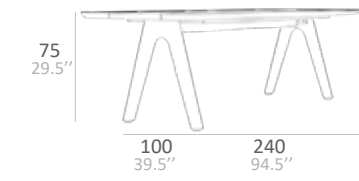

GERA TECHNICAL DATA

DINING TABLE 240