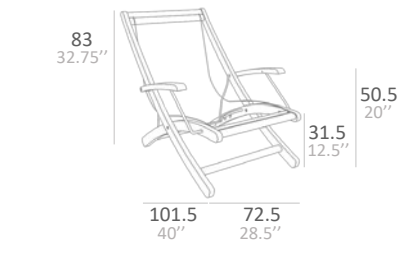

■ RIVERA LOUNGER WITH NATURAL TEAK FINISH AND SLING DUO TAUPE

RIVERA TECHNICAL DATA

ARMCHAIR

FOLDING CHAIR

RECLINER

FOLDING ARMCHAIR

DIRECTOR CHAIR

BEACH CHAIR