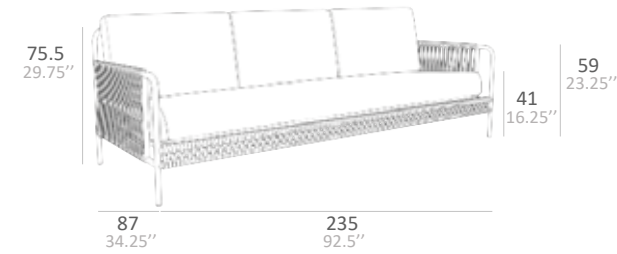

BORA COLLECTION

BORA TECHNICAL DATA

SINGLE SEATER

2 SEATER

3 SEATER

BETA SIDE TABLE

BETA COFFEE TABLE

PLANKA ALU